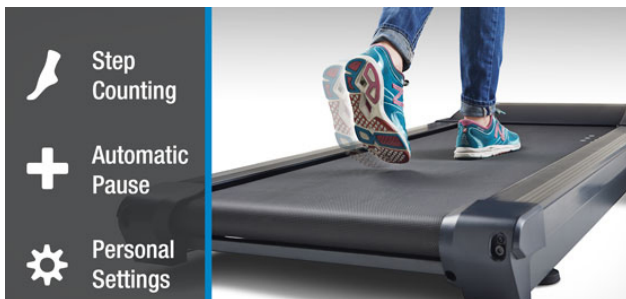

CONSTRUCTION

- 6 Impact-Absorbing Compression Shocks

Unobtrusive and refined, Workplace treadmills are composed of attractive, high-quality steel. Designed for quiet comfort, each treadmill has 6 impact-reducing shock absorbers, allowing you to walk while gently respecting your feet, knees, hips, and back.