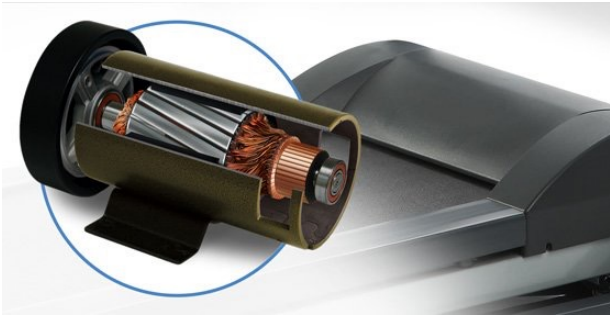

MOTOR

One step up from the TR800, the treadmill's motor is finely calibrated to achieve 2.25 hp at 2400 rpm, resulting in whisper-quiet efficiency over longer hours of use. Unlike with traditional fitness treadmills, Workplace motors are precisely crafted to work for hours at low intensities, guaranteeing miles of cool, quiet activity.