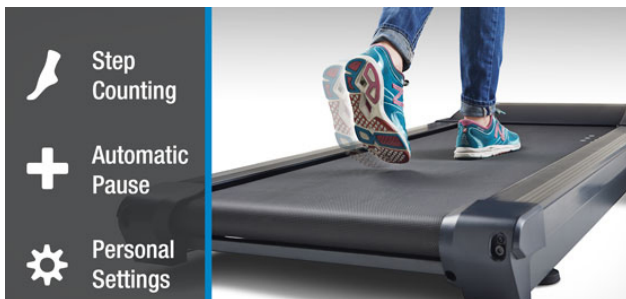

MOTOR

One step up from the TR800, the treadmill's motor is finely calibrated to achieve 2.25 hp at 2400 rpm, resulting in whisper-quiet efficiency over longer hours of use. Unlike with traditional fitness treadmills, Workplace motors are precisely crafted to work for hours at low intensities, guaranteeing miles of cool, quiet activity.