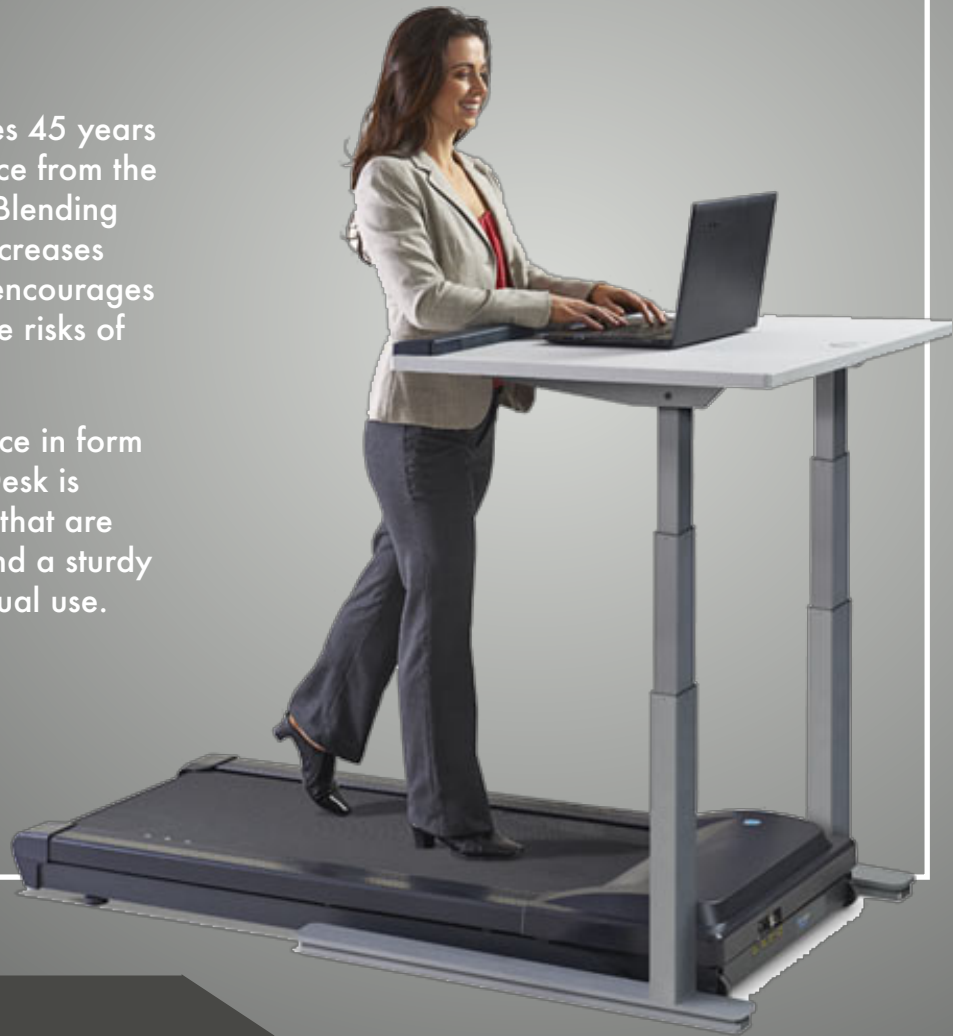

WALK & WORK TREADMILL DESK TR1200 DT7

WORK WHILE YOU WALK WITH THE VERY BEST TREADMILL TECHNOLOGY

The LifeSpan TreadMill Desk leverages 45 years of quality and biomechanics excellence from the industry- leaders at LifeSpan Fitness. Blending simple movement into the workday increases productivity, boosts metabolism and encourages healthy behavior, while preventing the risks of prolonged sitting.

Designed to complement the workplace in form and function, the TR1200 TreadMill Desk is equipped with a silent motor, speeds that are optimal for walking while working, and a sturdy design ideal for community or individual use.

- **SPECIFICATIONS**
- Max user weight: 158 Kg
- Speed: 0.6 Km to 6.6 Km
- Motor: 2.25 HP Continuous-Duty DC
- Warranty: Frame Lifetime, Parts 2 yrs and Labor 1 yr.

TR1200 DT7 FEATURES

PROFESSIONAL, HEIGHT ADJUSTABLE DESK

The spacious, professionally-styled desktop adjusts in height electronically (DT7) or manually (DT5) and is ergonomically appropriate for users ranging in stature from 147 cm to 203 cm. The desk is unattached from the treadmill, ensuring that any movement from your activity stays isolated and away from the desktop. The intuitive, built-in console keeps you fully in command and aware